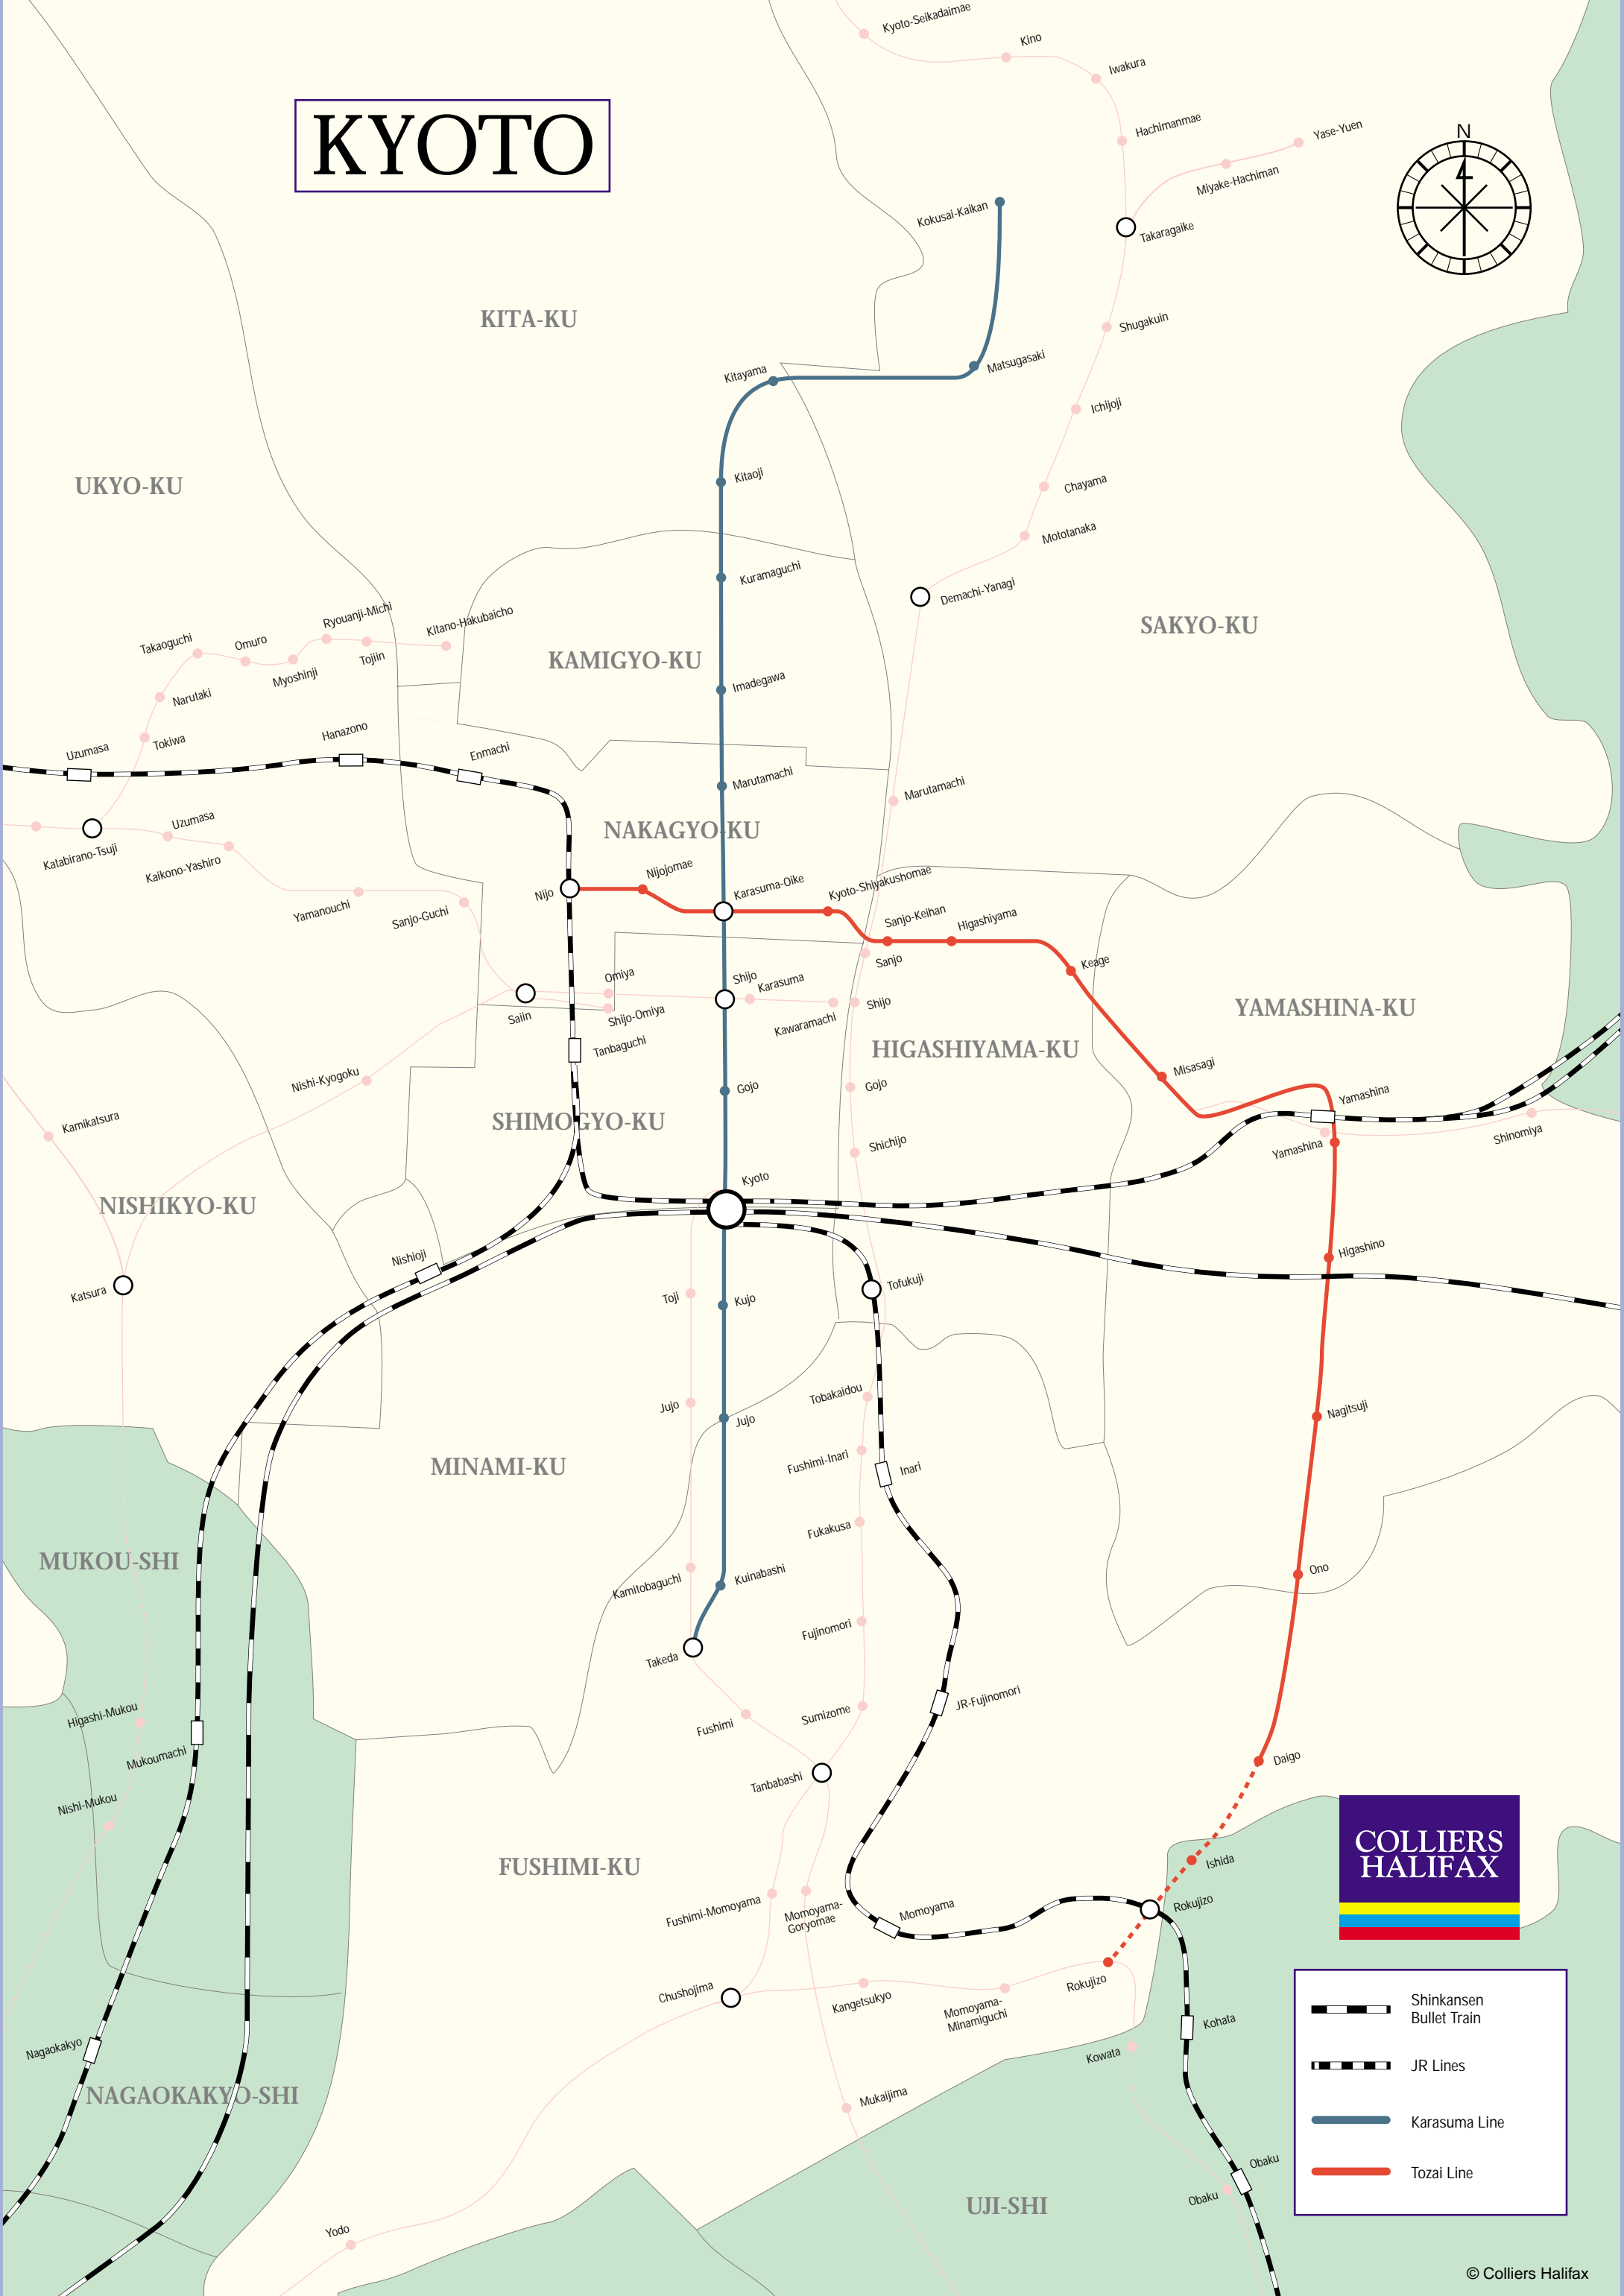

KYOTO

	Shinkansen Bullet Train
	JR Lines
	Karasuma Line
	Tozai Line

KYOTO

Travel Times in Minutes

Karasuma Line

Tozai Line