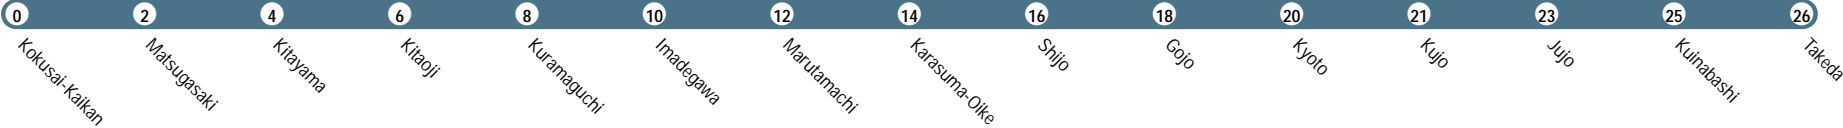

KYOTO

	Shinkansen Bullet Train
	JR Lines
	Karasuma Line
	Tozai Line

KYOTO

Travel Times in Minutes

Karasuma Line

Tozai Line